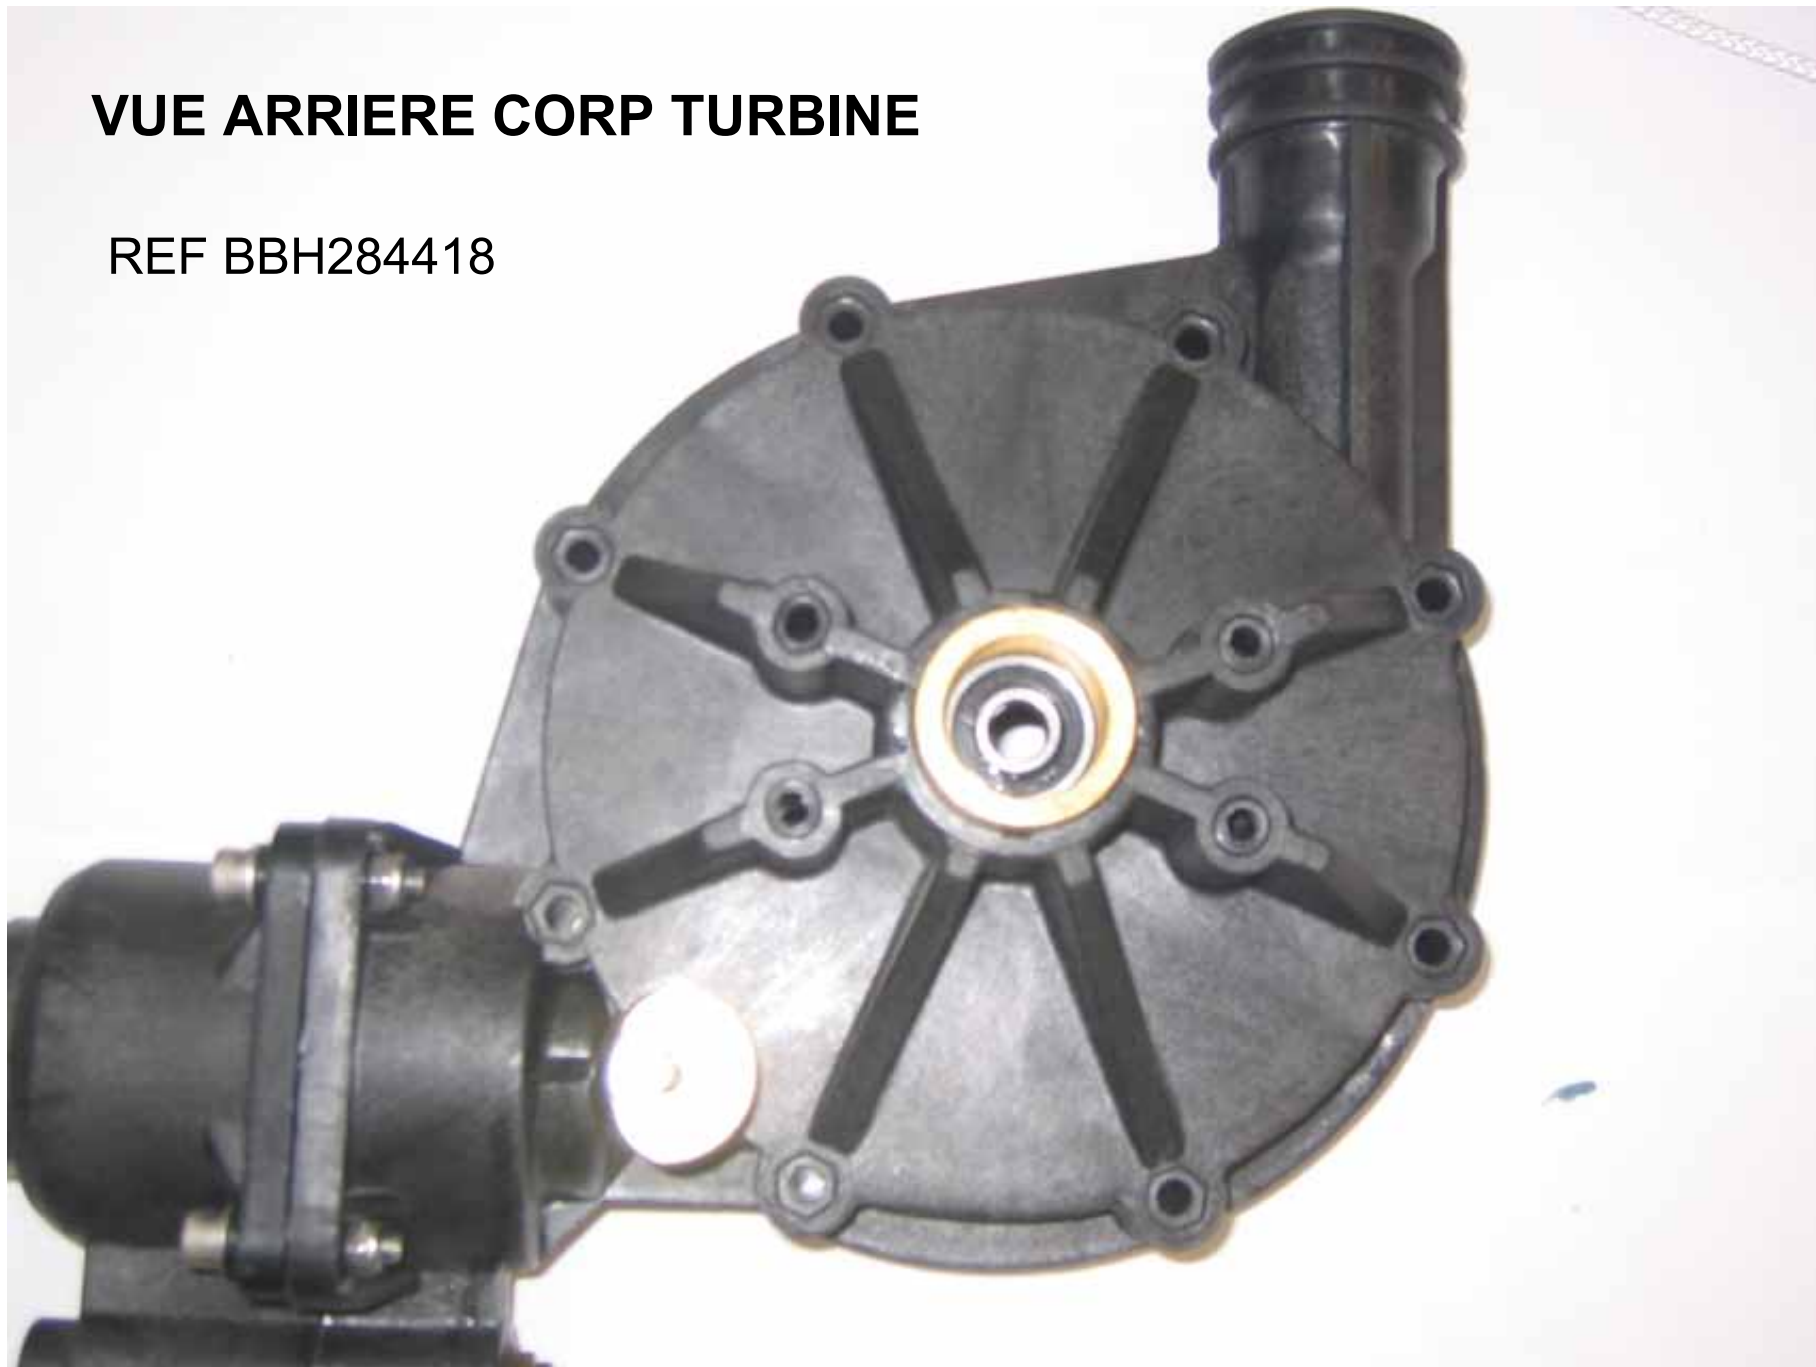

**ROLLCART TV2**

**VUE COTE DEVIDOIR**

**VUE COTE CARTER**

**CARTER**

**CORP TURBINE ET VANNE D'ARRET**

# VUE ARRIERE CORP TURBINE

REF BBH284418

**ROULEMENT ET JOINT**

REF:ZK1994372

REF:ZK1816551

# COUVERCLE TURBINE ET JOINT

REF:ZK1894376

REF:BTV784419

REF:ZD0293231

TURBINE

TURBINE

REF:BTV784312

REF:ZD2193137

REF:ZD2793193

**FIXATION TURBINE**

**INTERIEUR CORP  
TURBINE**

REF:ZD0493195

REF:BTC584388

REF:ZK0994377

REF:ZK1494152

**CALE-JOINT SPEED-BAGUE  
CERAMIQUE**