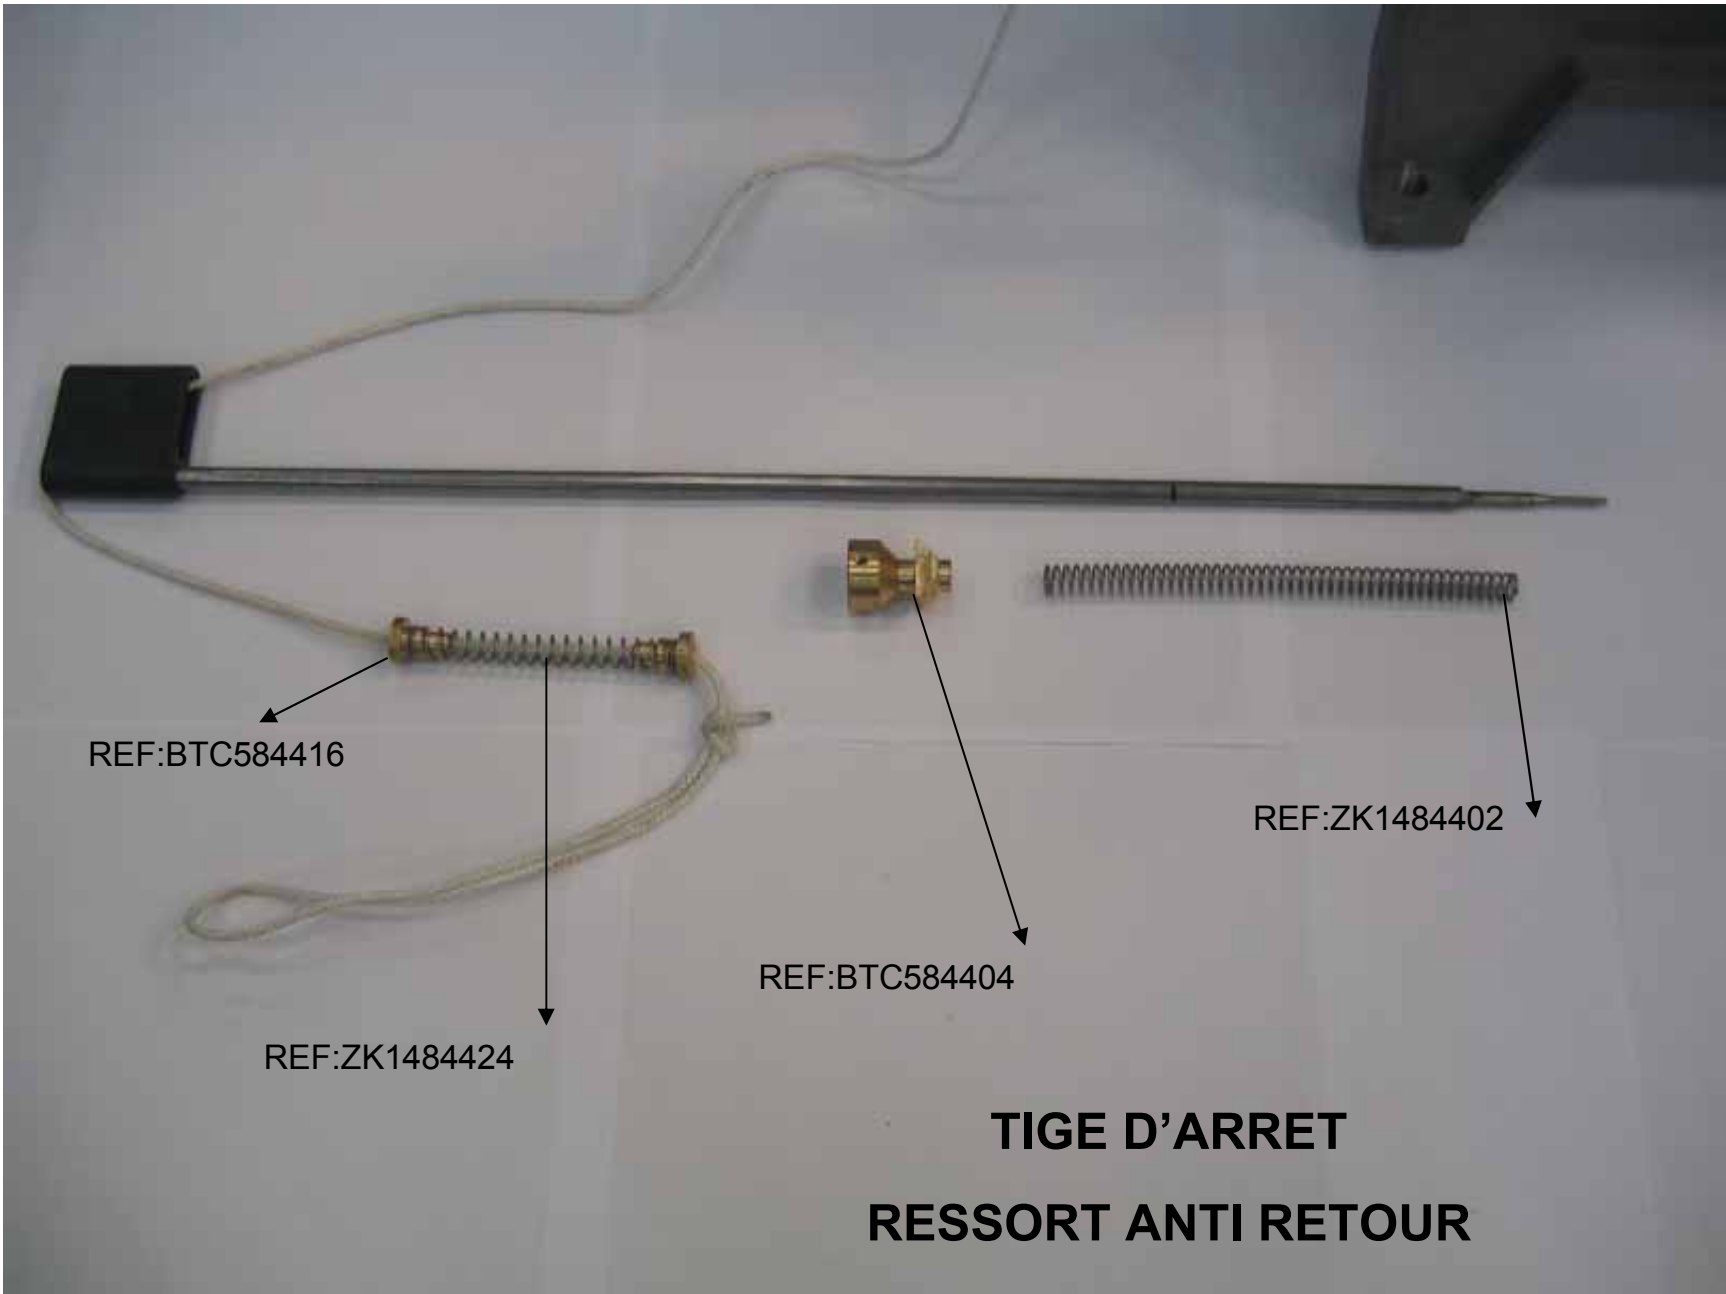

REF:ZD2793193

**FIXATION TURBINE**

**INTERIEUR CORP  
TURBINE**

REF:ZD0493195

REF:BTC584388

REF:ZK0994377

REF:ZK1494152

**CALE-JOINT SPEED-BAGUE  
CERAMIQUE**

REF:ZK1891536

REF:BTC584333

**BUSE TURBINE ET JOINT**

**DEVIDOIR**

**VERROU DEVIDOIR**

**TIGE D'ARRET**

REF:BTC584416

REF:ZK1484424

REF:BTC584404

REF:ZK1484402

**TIGE D'ARRET**  
**RESSORT ANTI RETOUR**