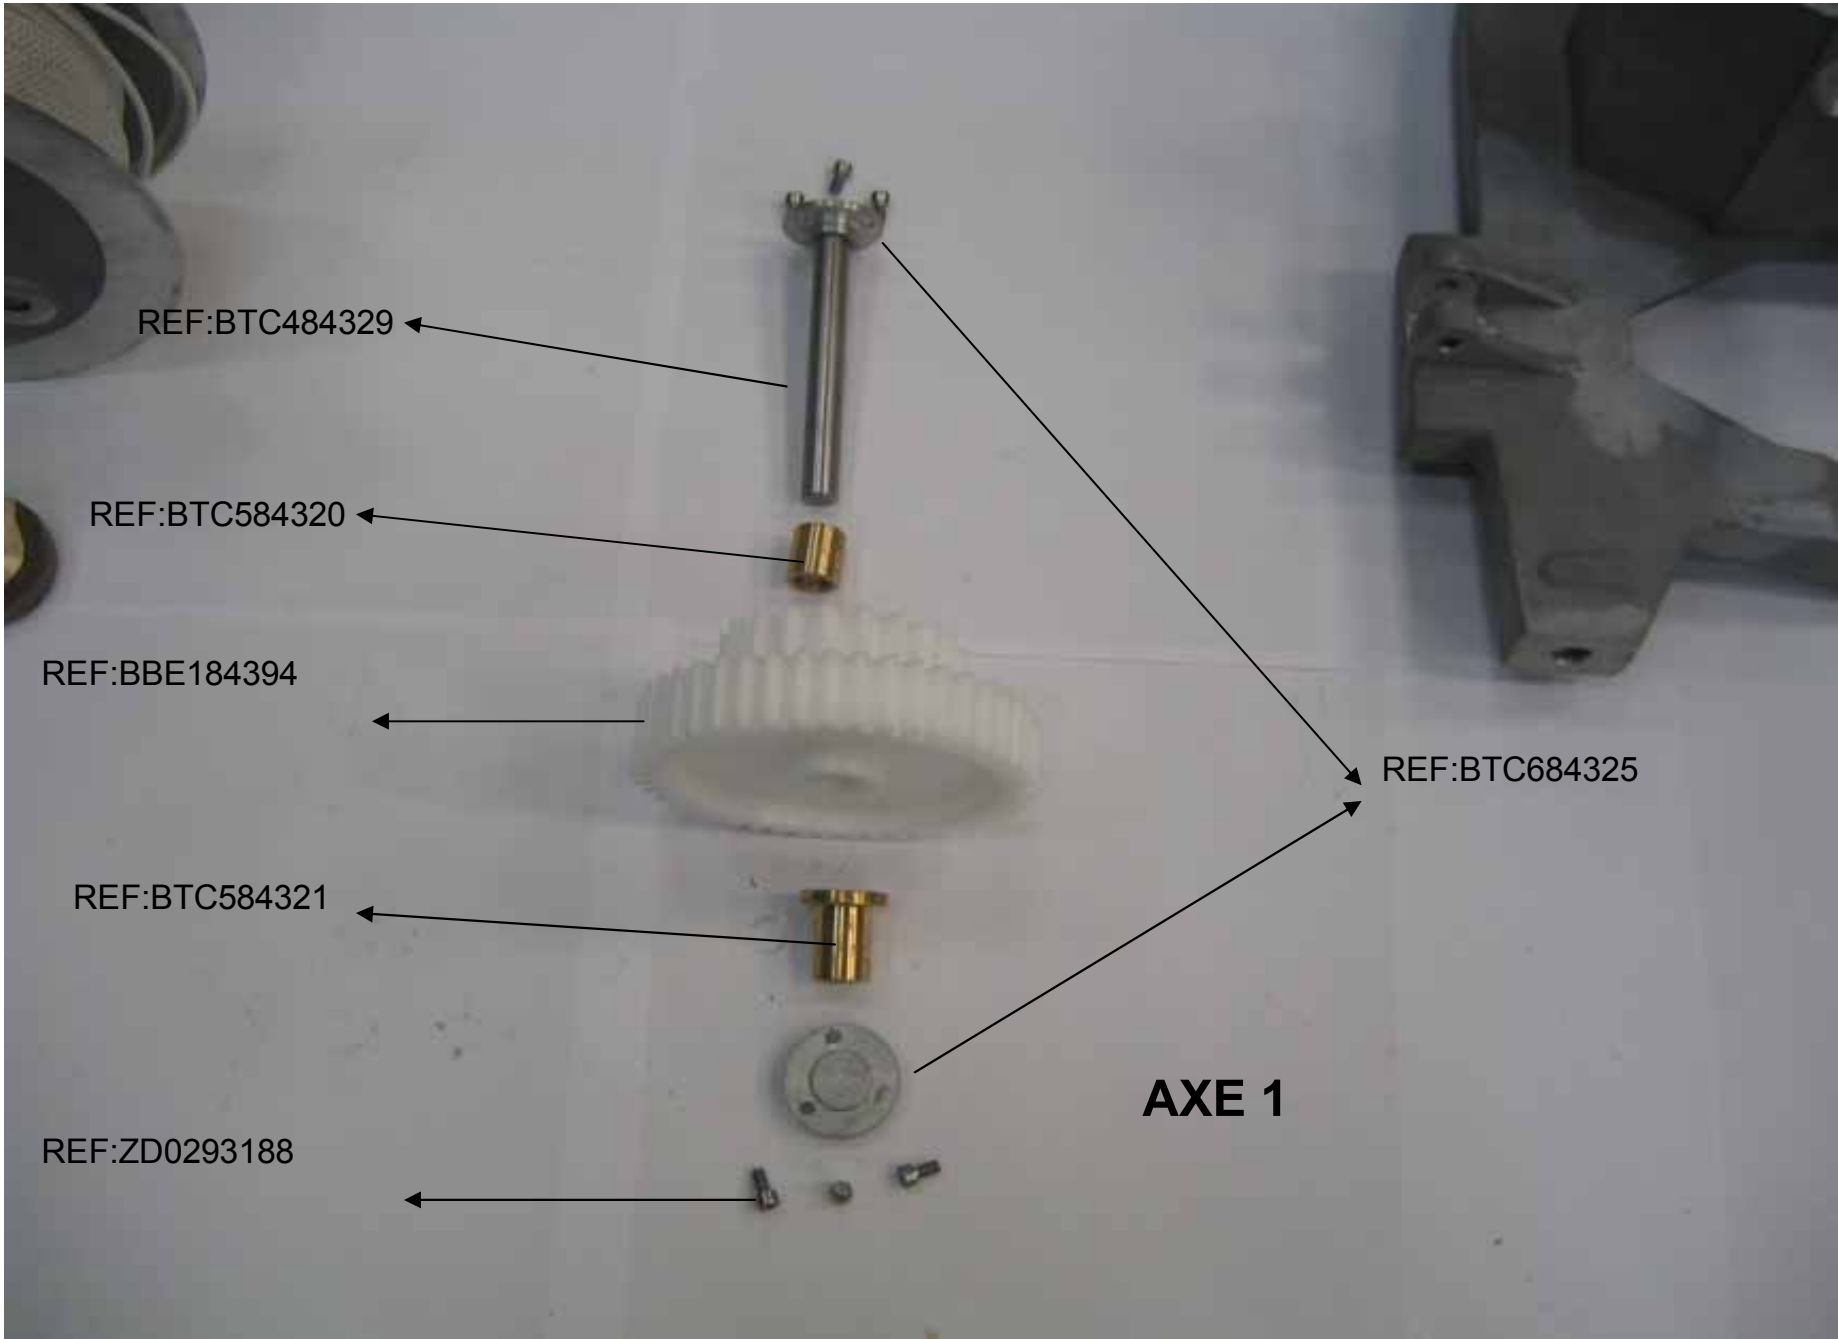

**INTERIEUR VANNE D'ARRET**

REF:BTC584406

REF:ZK1894486

REF:BTC584413

**GUIDE TIGE D'ARRET**  
**JOINT**  
**CENTREUR**

REF:BTC484329

REF:BTC584320

REF:BBE184394