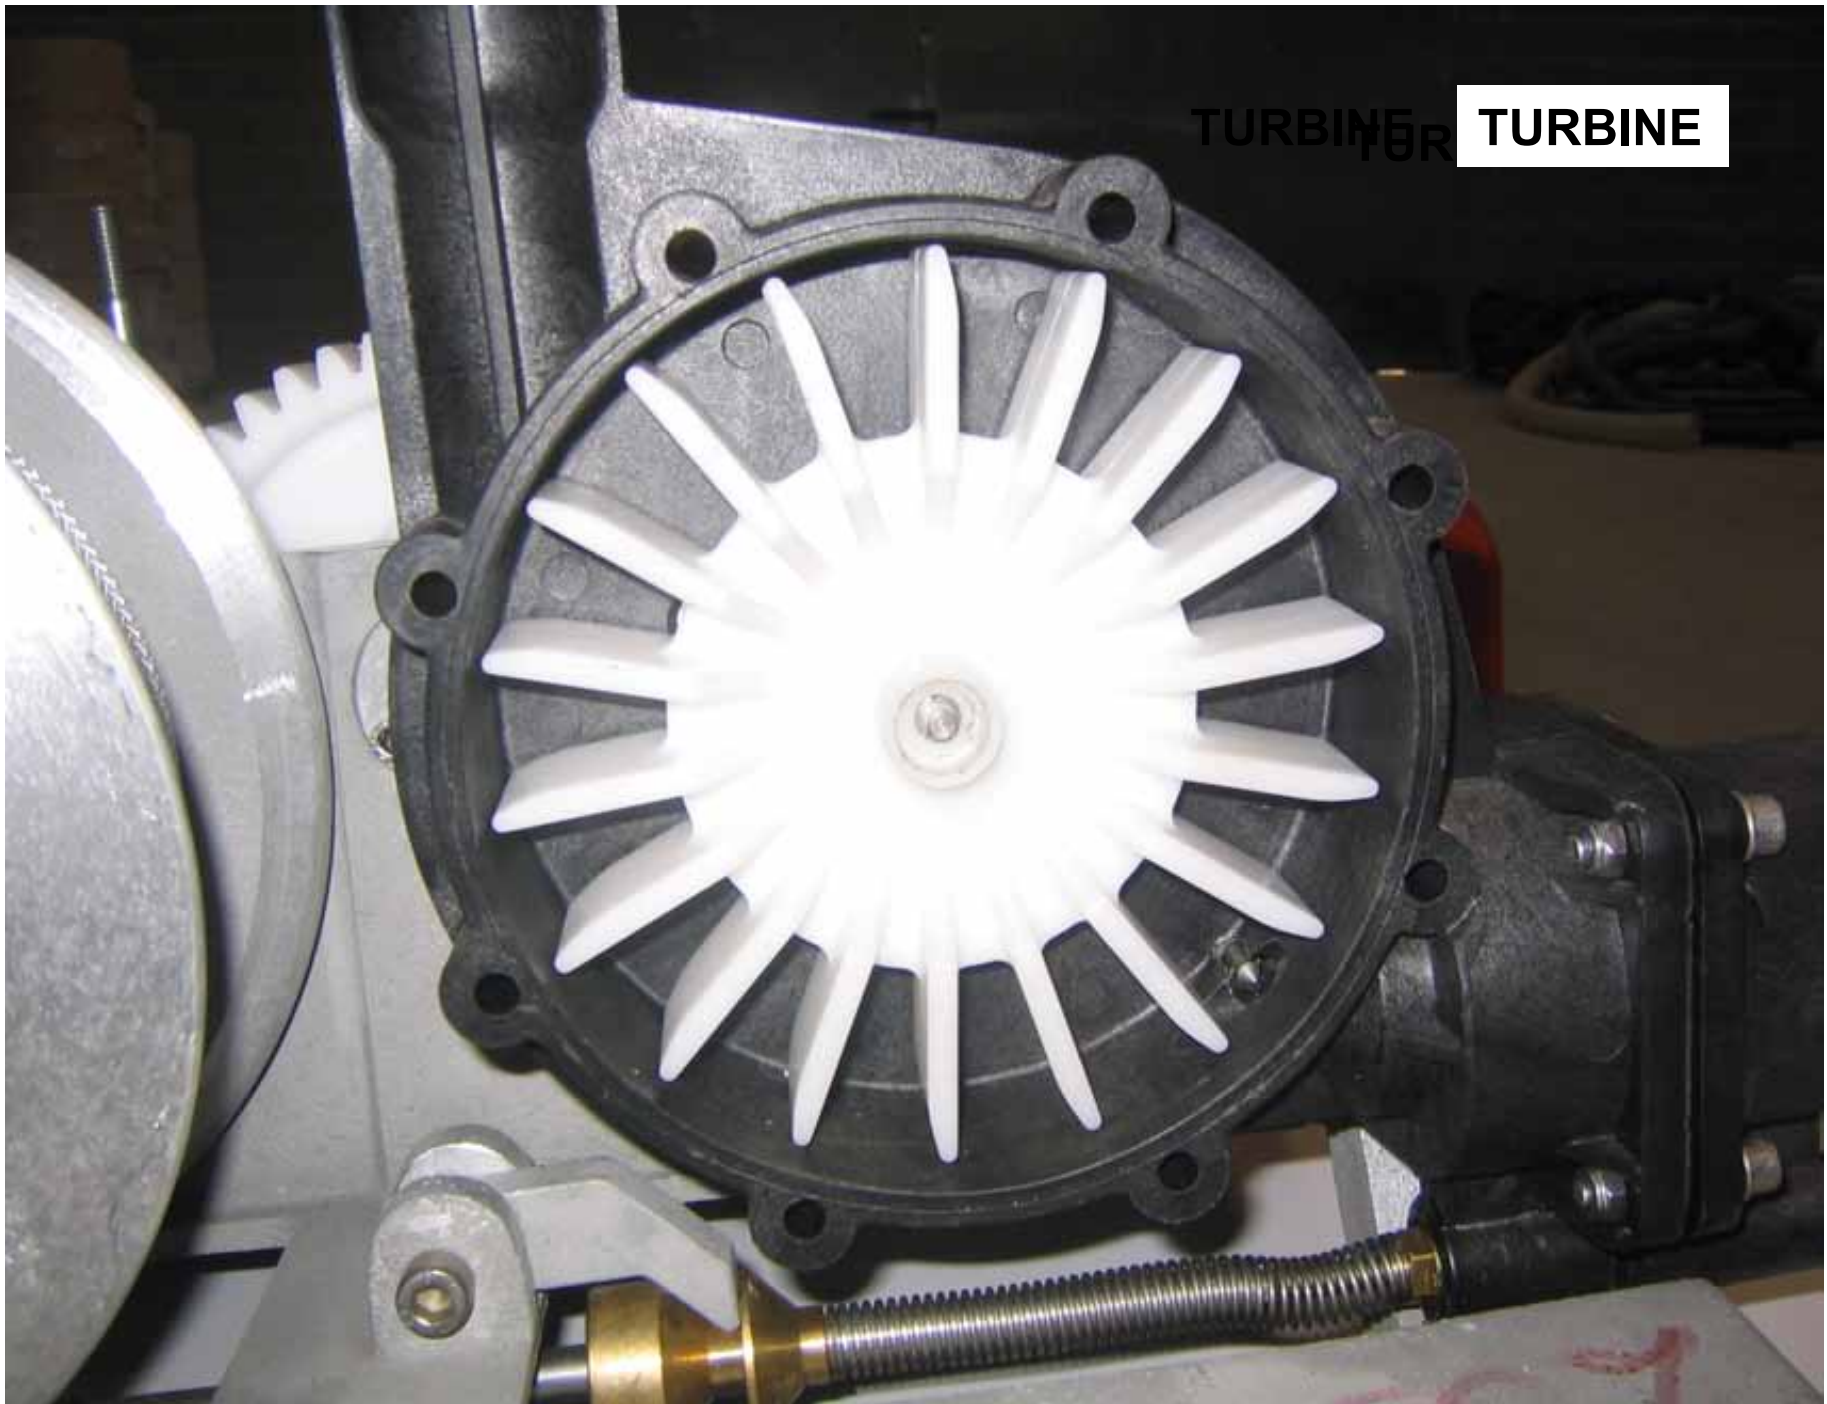

TURBINE

TURBINE